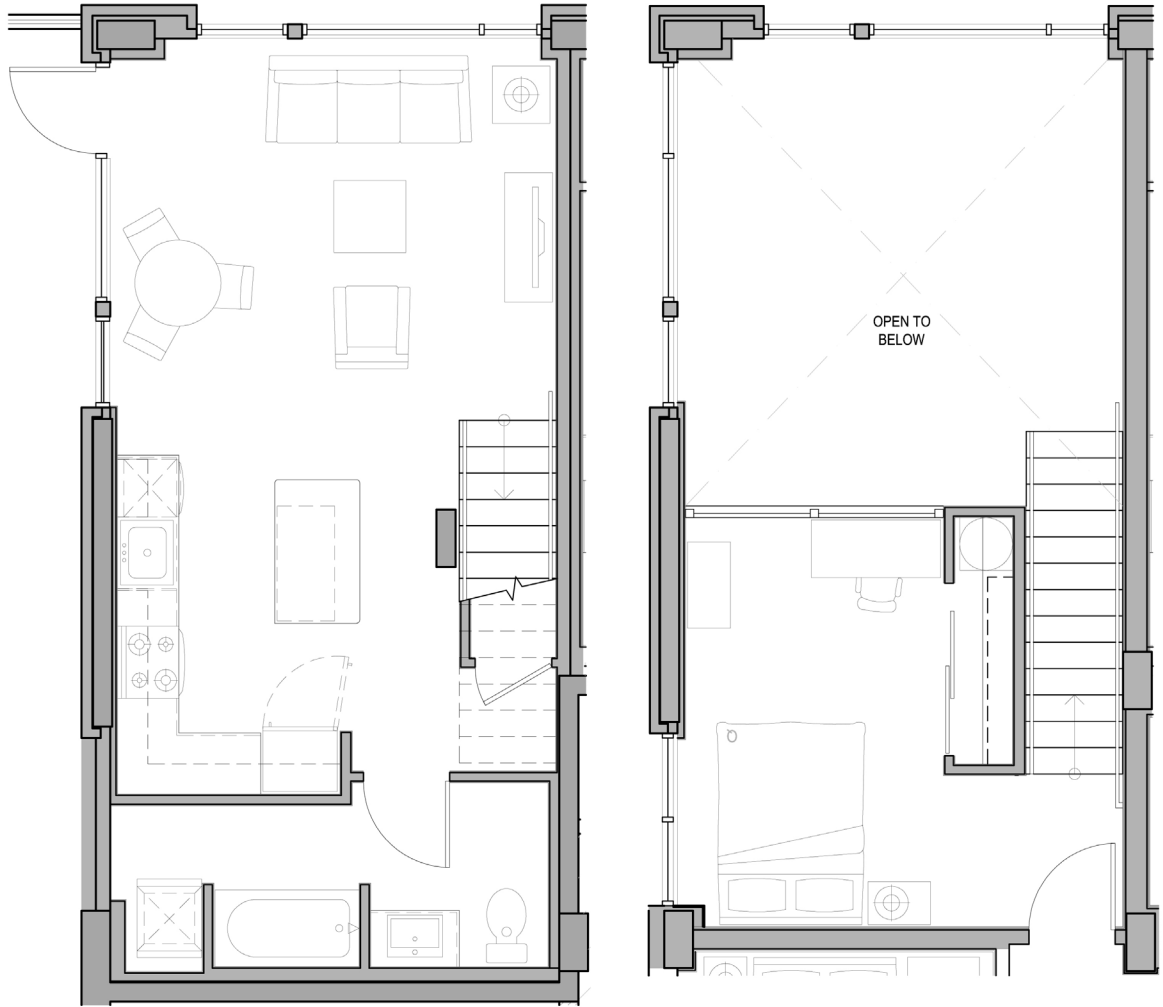

LIVE/WORK 1 BEDROOM 1 BATH | 757 SQ FT

UNIT#: 100

NOTES: _____

RENT: \$ _____
