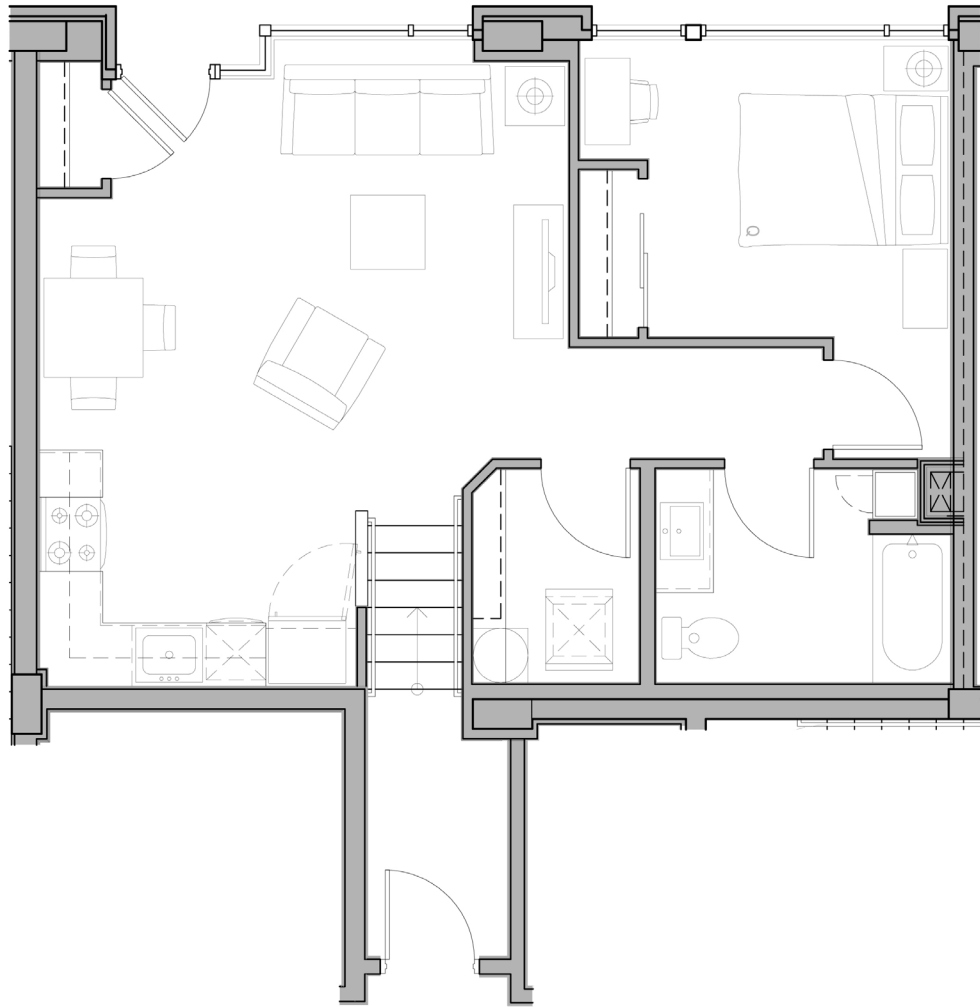

LIVE/WORK 1 BEDROOM 1 BATH | 756 SQ FT

UNIT#: 101

NOTES: _____

RENT: \$ _____
