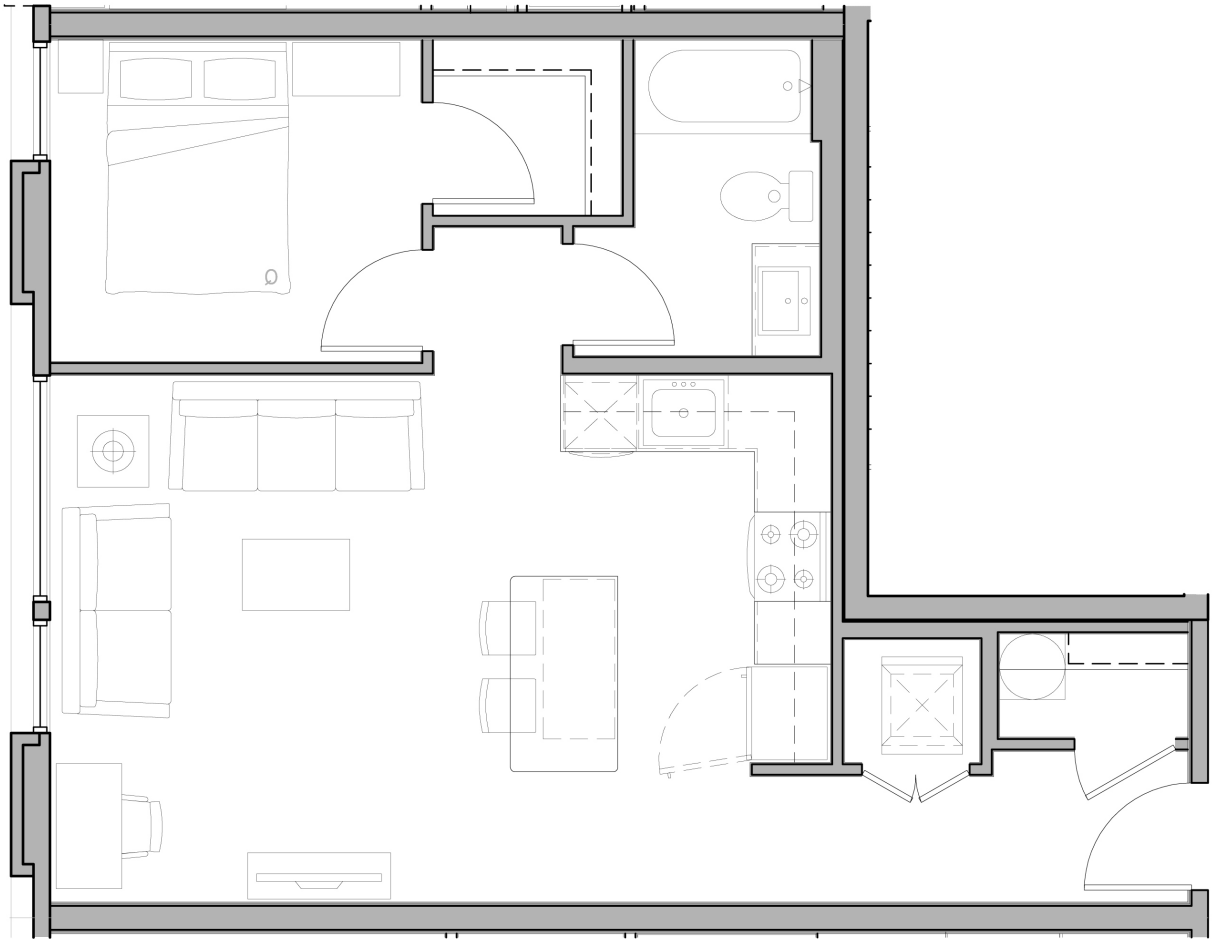

1 BEDROOM 1 BATH | 577-648 SQ FT

UNIT#: 202, 302, 402

NOTES: _____

RENT: \$ _____
