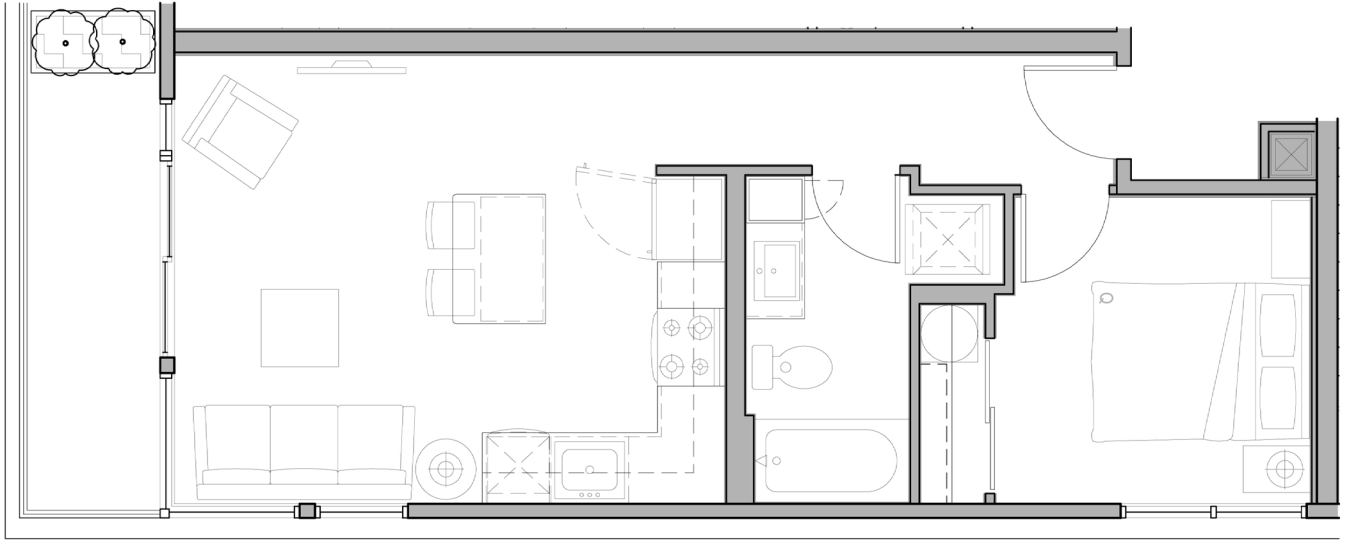

1 BEDROOM 1 BATH | 541-610 SQ FT

UNIT#: 205, 305, 405

NOTES: _____

RENT: \$ _____
